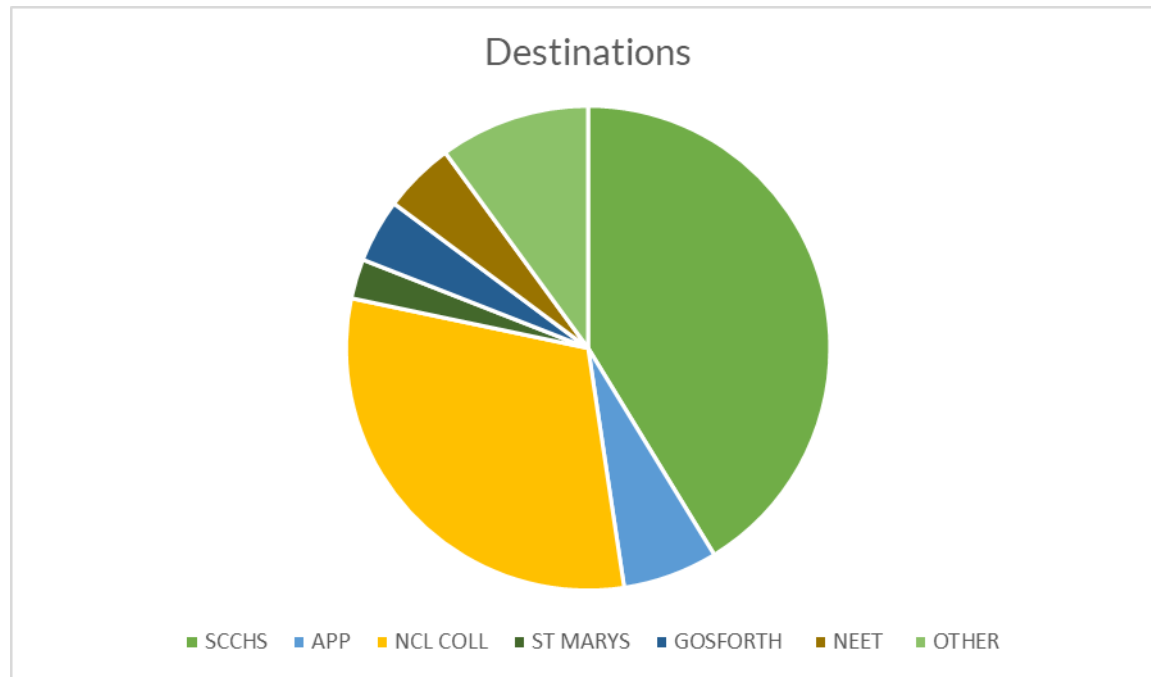

2024 Year 11

Total = 197	St Cuthbert's	Apprenticeship	Newcastle College	Newcastle 6th	Gateshead College	Excelsior
	78	12	58	3	5	1
	Football	Emmanuel	Gosforth	Jesmond	St Mary's	Thomas More
	1	1	8	1	5	1
	Middlesborough	MPCT	Dame Allans	Morpeth	Northumberland	Whitley
	1	1	1	4	2	1
Other	Parkview	Ponteland	South Tyneside	NEET		Army
	1	1	1	9	1