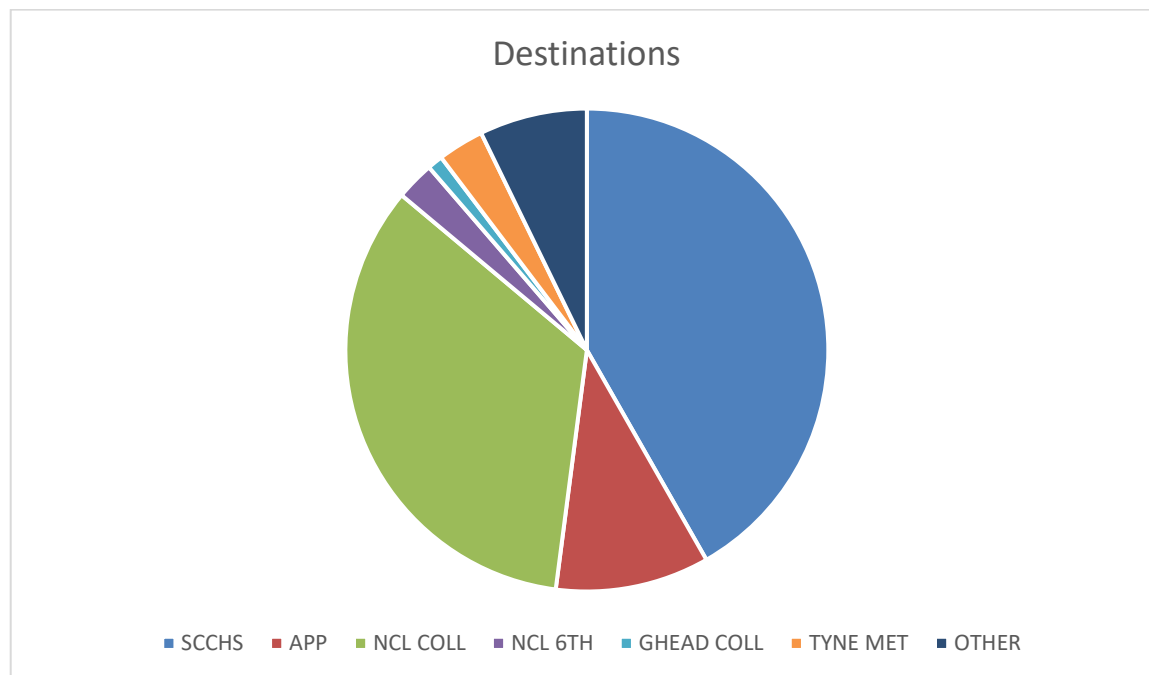

2023 Year 11

Total = 197	St Cuthbert's	Apprenticeship	Newcastle College	Newcastle 6th	Gateshead College	Tyne Met
	81	20	66	5	2	6
	Elite	Emmanuel	Gosforth	Kenton	St Mary's	Westgate
	3	1	3	1	1	1
	Morpeth		NYA		Build enable programme	
	1		2		1