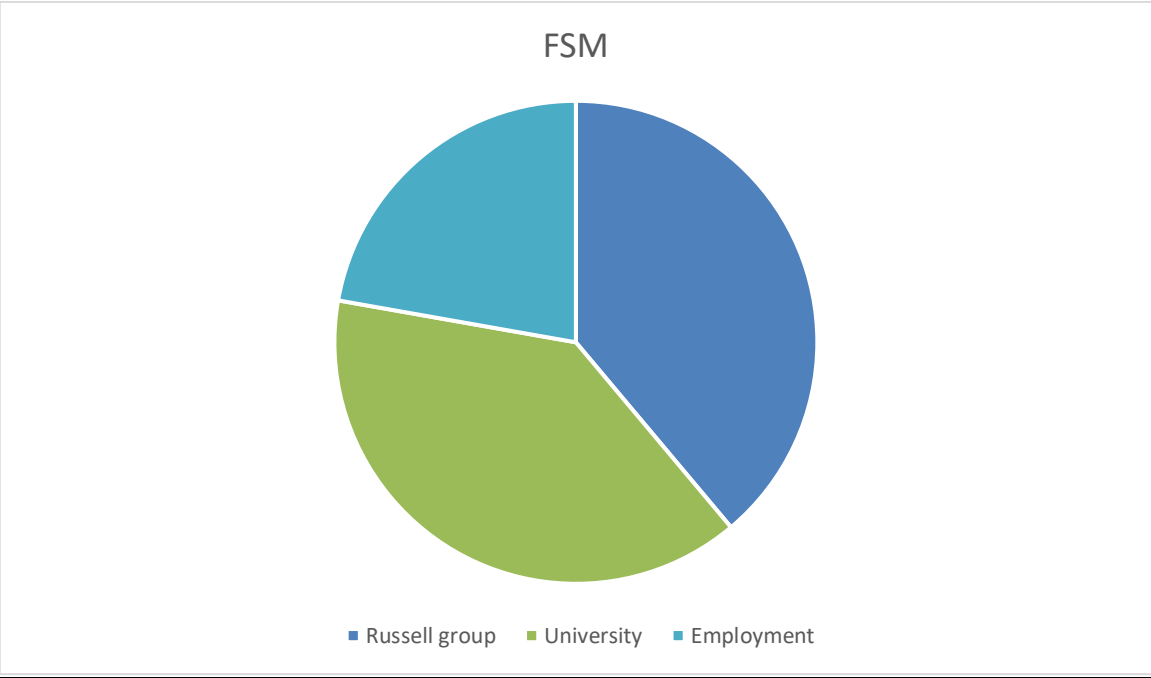

ST CUTHBERT'S
— CATHOLIC HIGH SCHOOL —

Destination summary

	2015	2016	2017	2018	2019	2020	2021	2022	2023	2024	2025
Number of Year 13 students	97	83	85	88	75	98	85	101	92	109	77
Higher Education number	75	68	62	68	64	75	72	79	70	80	65
% into HE	69	76	71	76	84	77	81	77	76	73	84
% at a Russell Group	45	44	49	62	39	49	58	26	30	47	40
% Medicine or Dentistry	1	4	3	6	9	8	3	3	2	3	0
% First choice University	Not tracked								65	50	62
Number at Oxbridge	1	2	1	3	0	1	0	1	2	0	1
Non-HE number	34	21	26	21	12	23	17	23	23	29	12
Degree Apprenticeship										3	1
% not going to university	31	24	32	24	16	23	19	23	26	27	16
Number in Apprenticeships	4	4	6	5	4	9	3	5	1	7	1
Employment/Gap year	11	9	15	14	4	6	12	13	16	22	8
Continued at St Cuthbert's	6	3	2	2	0	4	0	1	0	0	0
Continued in Further Education	6	2	1	3	2	2	2	2	6	0	0
Public Uniformed services	5	2	1	1	1	1	0	1	0	0	1
Overseas	2	1	1	0	1	1	0	1	0	0	0

Russell Group Universities

Numbers	2015	2016	2017	2018	2019	2020	2021	2022	2023	2024	2025
University of Birmingham		2	1	1	1				1	1	1
University of Bristol	1	1	3	1							
University of Cambridge		2	1	3		1			2		
Cardiff University						1					
Durham University	2		2	9	2	3	4	3	1	2	
University of Edinburgh	2	2	2	2		3				2	1
University of Exeter				1		1					
University of Glasgow	2	2		1						1	
Imperial College London								1	1	1	2
King's College London		1									
University of Leeds	7	1	1	3	2	2	6	1	3		
University of Liverpool		1		2	1	2			1	3	5
London School of Economics & Political Science						1		1			
University of Manchester	1	3			2	1	2			3	
Newcastle University	11	15	16	14	13	20	26	15	15	19	11
University of Nottingham					1	1				1	1
University of Oxford	1							1			2
Queen Mary, University of London											
Queen's University, Belfast									1		
University of Sheffield	2	1		4	1	1	1	1	1	2	
University of Southampton											
University College London								3	1		1
University of Warwick				1	1		1			1	1
University of York	3				1	1	2	1	1	1	1
Total	32	31	26	42	24	38	42	27	28	37	26