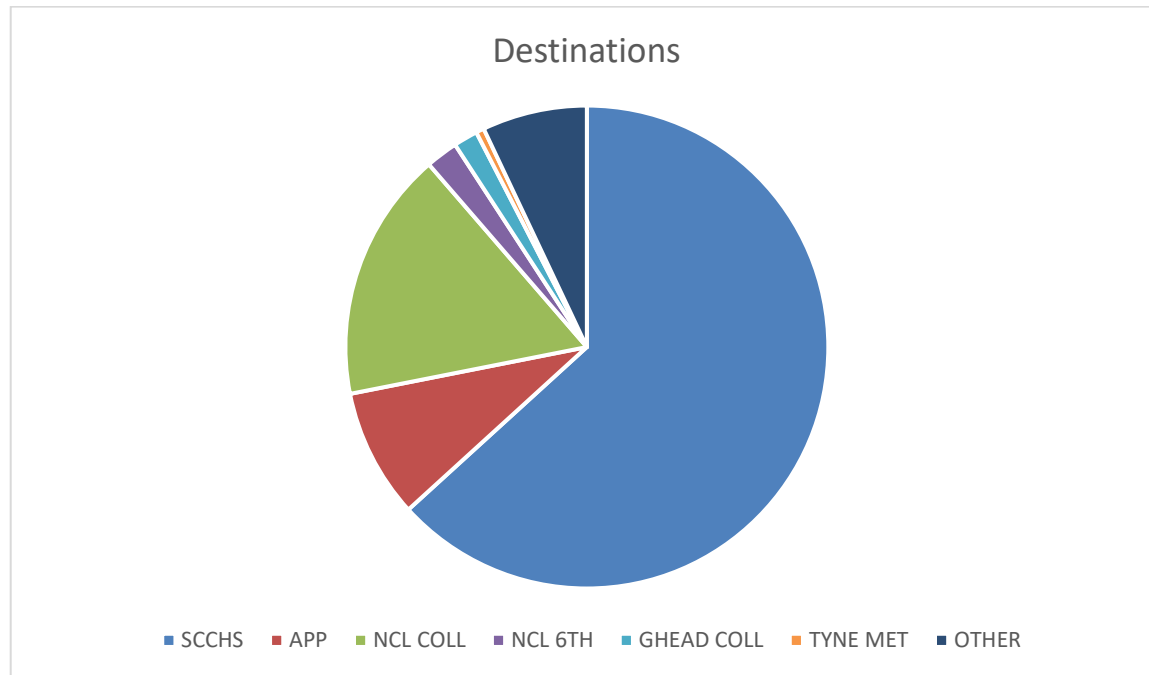

2022 Year 11

Total = 191	St Cuthbert's	Apprenticeship	Newcastle College	Newcastle 6th	Gateshead College	Tyne Met
	117	16	31	4	3	1
	Pro direct	UTC	Gosforth	St Mary's	Groundwork	
	1	1	3	1	7